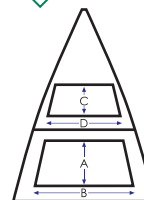

Frame Details:

Rib length: 70cm (*automatic opening*)
 Rib material: Fibreglass in black only
 Pole: 12mm diameter
 Pole material: Fibreglass in black only

Size Details:

Open - 118cm
 Length - 91cm
 Dimensions:
 A= 45cm
 B= 70cm
 C= 59cm
 Weight: 520g

Handle Styles:

Black Curved Grip - is an elegant soft feel curved handle, featuring recessed automatic release.

Additional Information:

Lead-time: 8 weeks

Packing details:
 25pcs/carton
 Box size - 107cm x 24cms x 18cms
 Weight - 20kg

MOQ: 100 pieces

Print Size:

Top Panel: Subject to artwork

Bottom Panel:
 A= 120mm depth
 B= 250mm width

Tie wrap: 120mm x 15mm