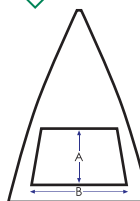

Rib length: 70cm (*automatic opening*)

Rib material: Fibreglass in black only

Pole: 12mm diameter

Pole material: Fibreglass in black only

Size Details:

 Open - 118cm

 Length - 91cm

 Dimensions:
A= 45cm
B= 70cm
C= 59cm

Handle Styles:

Black Curved Grip - is an elegant soft feel curved handle, featuring recessed automatic release.

Additional Information:

Lead-time:
UK Production - 2 weeks
Far East Production - 8 weeks

Packing details:
25pcs/carton
Box size - 107cm x 24cms x 18cms
Weight - 20kg

MOQ:
UK Production - 25 pieces
Far East Production - 100 pieces

Print Size:

Panel:
A= 190mm depth
B= 250mm width

Tie wrap: 120mm x 15mm