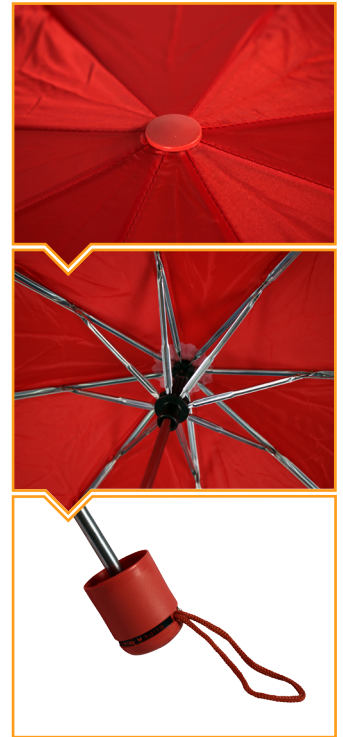

Corporate Folding - Screen and UV print

Product Details:

Canopy shape: Round

Branding: Screen and UV printing

Fabric: Polyester

Fabric Sleeve: Tailored sleeve supplied as standard

Frame Details:

Rib length: 53cm

Rib material: Steel

Pole: 10mm diameter

Pole material: Steel

Size Details:

Open - 99cm

Length - 24cm

Dimensions:
A= 37cm
B= 54cm
C= 50cm

Weight: 260g

Fabric Colours:

Corporate Folding are available in a choice of nine colourways:

Black canopy

Navy 648c canopy

Royal 293c canopy

White canopy

Red 186c canopy

Grey 425c canopy

Green 350c canopy

Yellow 102c canopy

Burgundy 195c canopy

Handle Styles:

Plastic handle as standard

Additional Information:

Lead-time: approximately 2 weeks

Packing details: