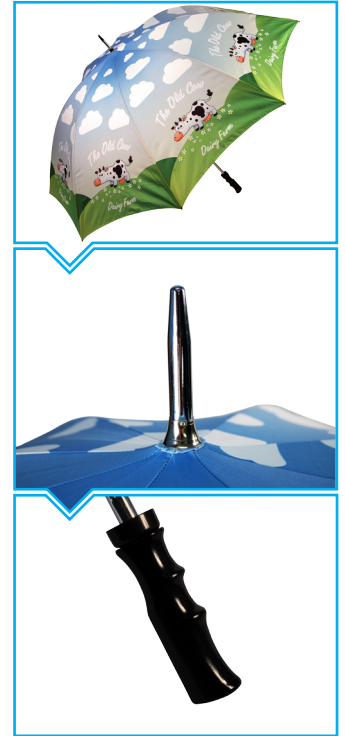

Bedford Max Double Canopy - Soft Feel Printing

Product Details:

- Canopy shape: Double Round
- Branding: Soft Feel print
- Fabric: Premium weight polyester
- Piping: Optional
- Coloured thread: Optional
- Fabric Sleeve: Optional

Frame Details:

- Rib length: 80cm
- Rib material: Chrome steel
- Pole: 14mm diameter
- Pole material: Chrome steel

Size Details:

-  Open - 136cm
-  Length - 105cm
-  Dimensions:
A= 51cm
B= 80cm
C= 73cm
-  Weight: 904g